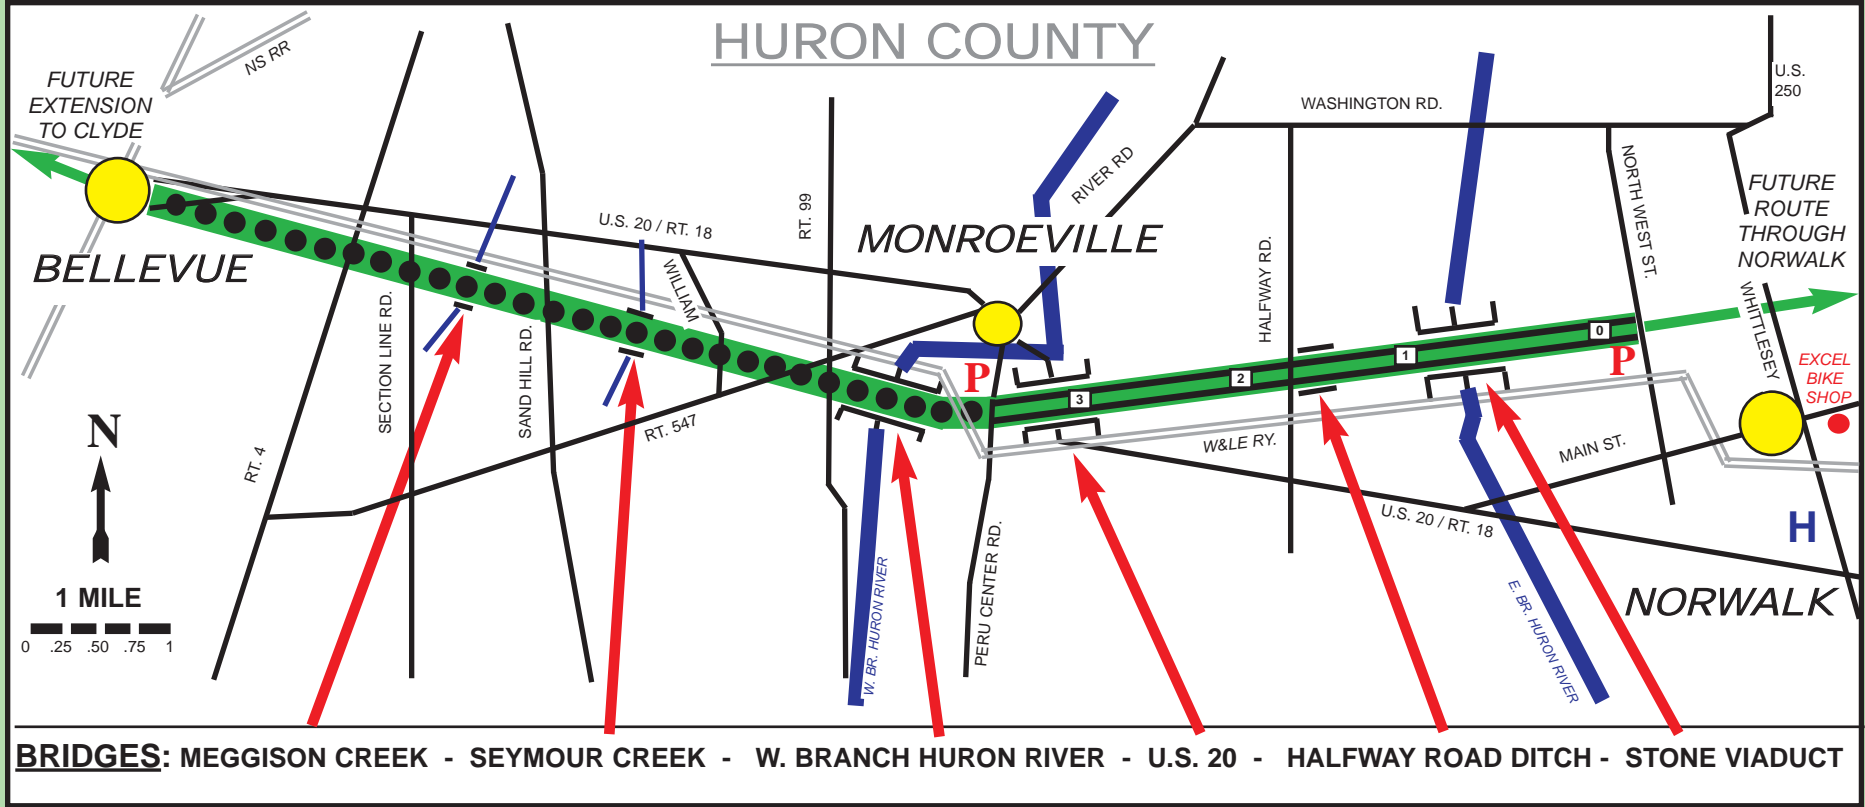

NORTH COAST INLAND TRAIL

NORWALK - MONROEVILLE - BELLEVUE

TRAIL MAP

OPEN FOR USE	TRAILHEAD PARKING	PAVED ROAD / HIGHWAY
UNDER CONSTRUCTION	HOSPITAL	ACTIVE RAILROAD

WWW.FIRELANDSRAILSTOTRAILS.ORG